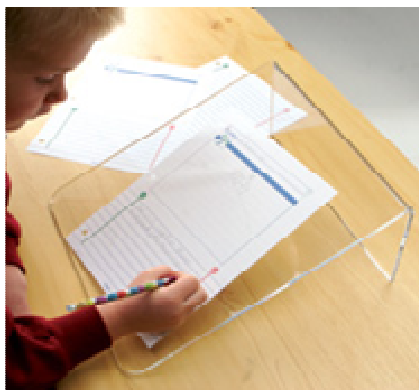

Writing Slopes Continued