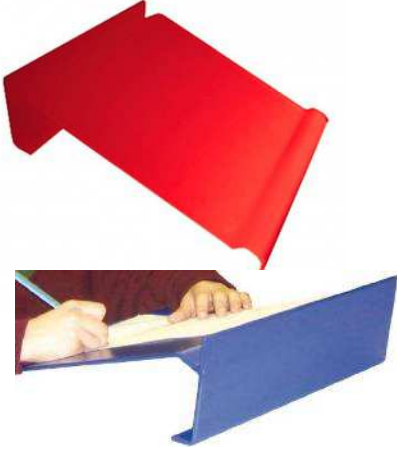

Writing Slopes Continued

Posturite Junior writing slope

A rigid plastic writing desk.

www.posturite.co.uk

www.amazon.co.uk

BRADA writing slope

www.ikea.co.uk